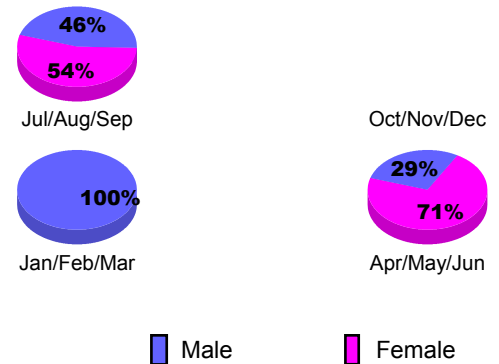

**Membership Results 2012-2013**  
Goal, New, Dropped, Gain/Loss

**YTD Status Quo Clubs 2012-2013**

Status Quo Clubs Compared to Status Quo Members

**Gender Comparison 2012-2013**

**Club Gain/Loss 2012-2013**