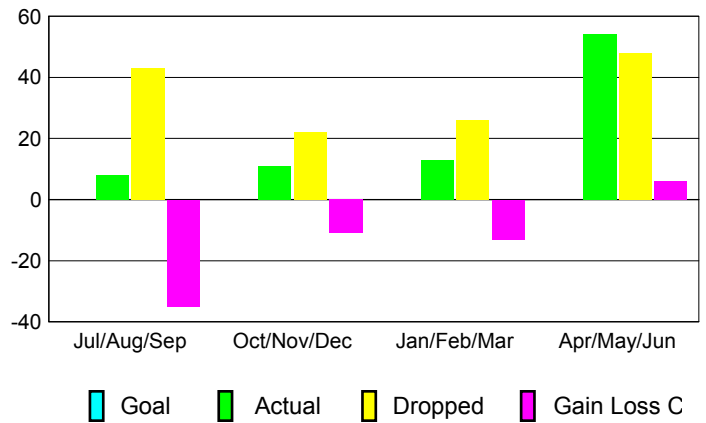

Membership Results 2012-2013
Goal, New, Dropped, Gain/Loss