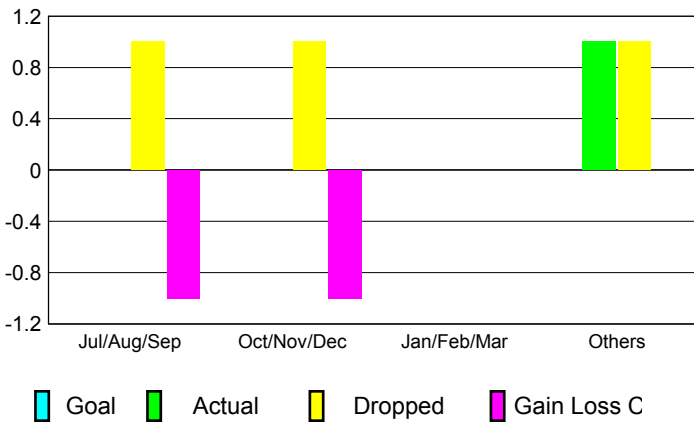

GMT: **NICOLAS JARA ORELLANA**

Location: **COLOMBIA**

GMT CA: **3**

**CLUBS**

Month	New Club Goal	Actual New Clubs	Actual Dropped Clubs	Gain/Loss of Clubs
<b>2012-2013</b>				
Jul/Aug/Sep		0	1	-1
Oct/Nov/Dec		0	1	-1
Jan/Feb/Mar		0	0	0
Apr/May/Jun		1	1	0
<b>Totals</b>		<b>1</b>	<b>3</b>	<b>-2</b>

**Club Results 2012-2013**  
Goal, New, Dropped, Gain/Loss

**MEMBERSHIP**

Month	Net Memb Goal	Actual New Memb	Actual Dropped Memb	Gain/Loss of Memb
<b>2012-2013</b>				
Jul/Aug/Sep		8	43	-35
Oct/Nov/Dec		11	22	-11
Jan/Feb/Mar		13	26	-13
Apr/May/Jun		54	48	6
<b>Totals</b>		<b>86</b>	<b>139</b>	<b>-53</b>